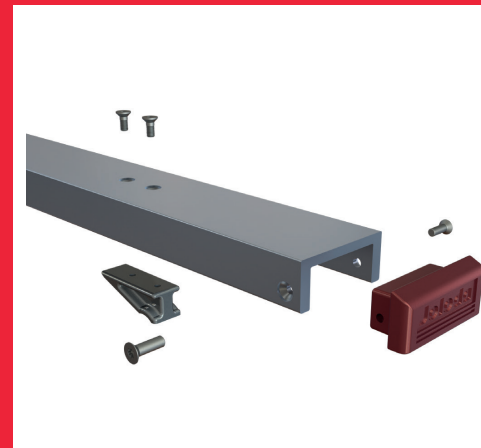

joloda.com

joloda
hydraroll
LIGHTENING LOADS

aluminium skate & track datasheet

an introduction

LIGHTWEIGHT

Joloda Hydraroll's new Aluminium Skate weighs only 7kg each, making it undeniably a lightweight system. It weighs 5kg lighter than the typical steel skate-type. Our lightweight skates help operators manoeuvre the skate (and the load) on and off trucks lighter, reducing the strain on the operator.

HEAVY DUTY

Our new Aluminium Skates have been rigorously tested and confirmed as a 'heavy-duty' skate and are capable of lifting capacity of 1,600kg per pair - setting the new market standard. They also feature the same rollers that are used in our Steel Skates and have a larger load rating than competitors'.

EASY TO REPAIR

Our Aluminium Skates have been designed for easy and quick maintenance with a simple parts replacement process, which means that should any screws come loose, easy in-house maintenance can be carried out to prolong the skate's life.