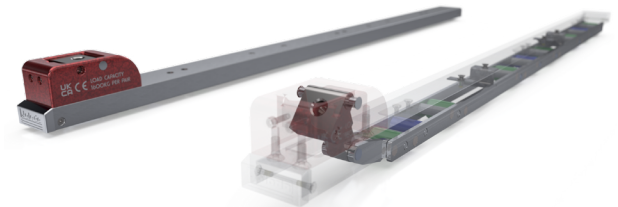

sizes and dimensions

Item	Quantity
Rollers 9	9
Bogeys 1	1
Lowered Height (mm) 31	31mm
Lift Height (mm) 17	17mm
Weight (kg) 7.00	7.0kg
Lift Rating Per Pair (kg) 1,600	1,600kg
Raised Handle Angle 40°	40°

pack contains

- 2 x aluminium skates
- 2 x operating handles