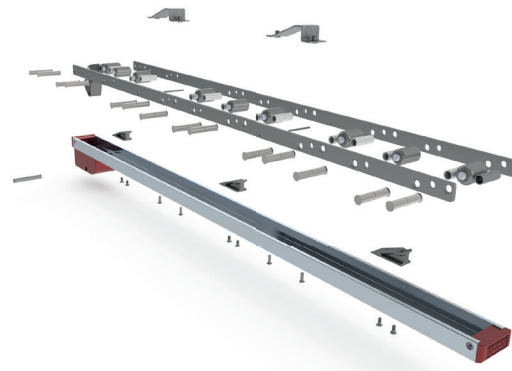

sizes and dimensions

Item	Quantity
Rollers 9	9
Bogeys 1	1
Lowered Height (mm) 31	31mm
Lift Height (mm) 17	17mm
Weight (kg) 7.00	7.0kg
Lift Rating Per Pair (kg) 1,600	1,600kg
Raised Handle Angle 40°	40°

pack contains

- 2 x aluminium skates
- 2 x operating handles