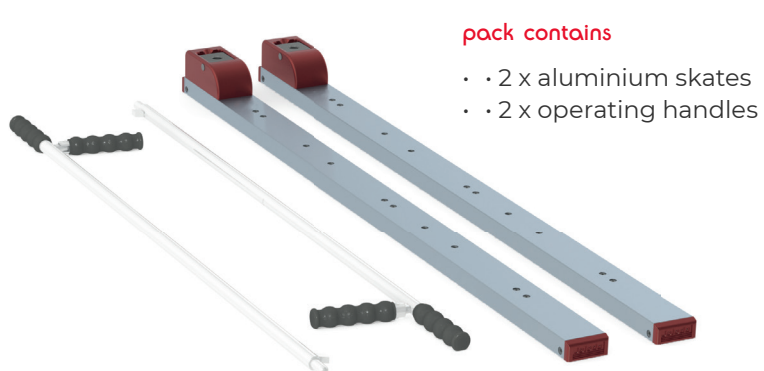

Item	Quantity
Rollers 9	9
Bogeys 1	1
Lowered Height (mm) 31	31mm
Lift Height (mm) 17	17mm
Weight (kg) 7.00	7.0kg
Lift Rating Per Pair (kg) 1,600	1,600kg
Raised Handle Angle 40°	40°

pack contains

- 2 x aluminium skates
- 2 x operating handles