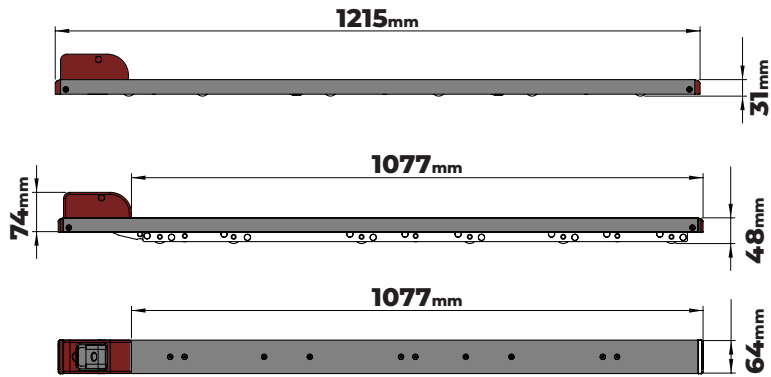

sizes and dimensions

Item	Quantity
Rollers 9	9
Bogeys 1	1
Lowered Height (mm) 31	31mm
Lift Height (mm) 17	17mm
Weight (kg) 7.00	7.0kg
Lift Rating Per Pair (kg) 1,600	1,600kg
Raised Handle Angle 40°	40°